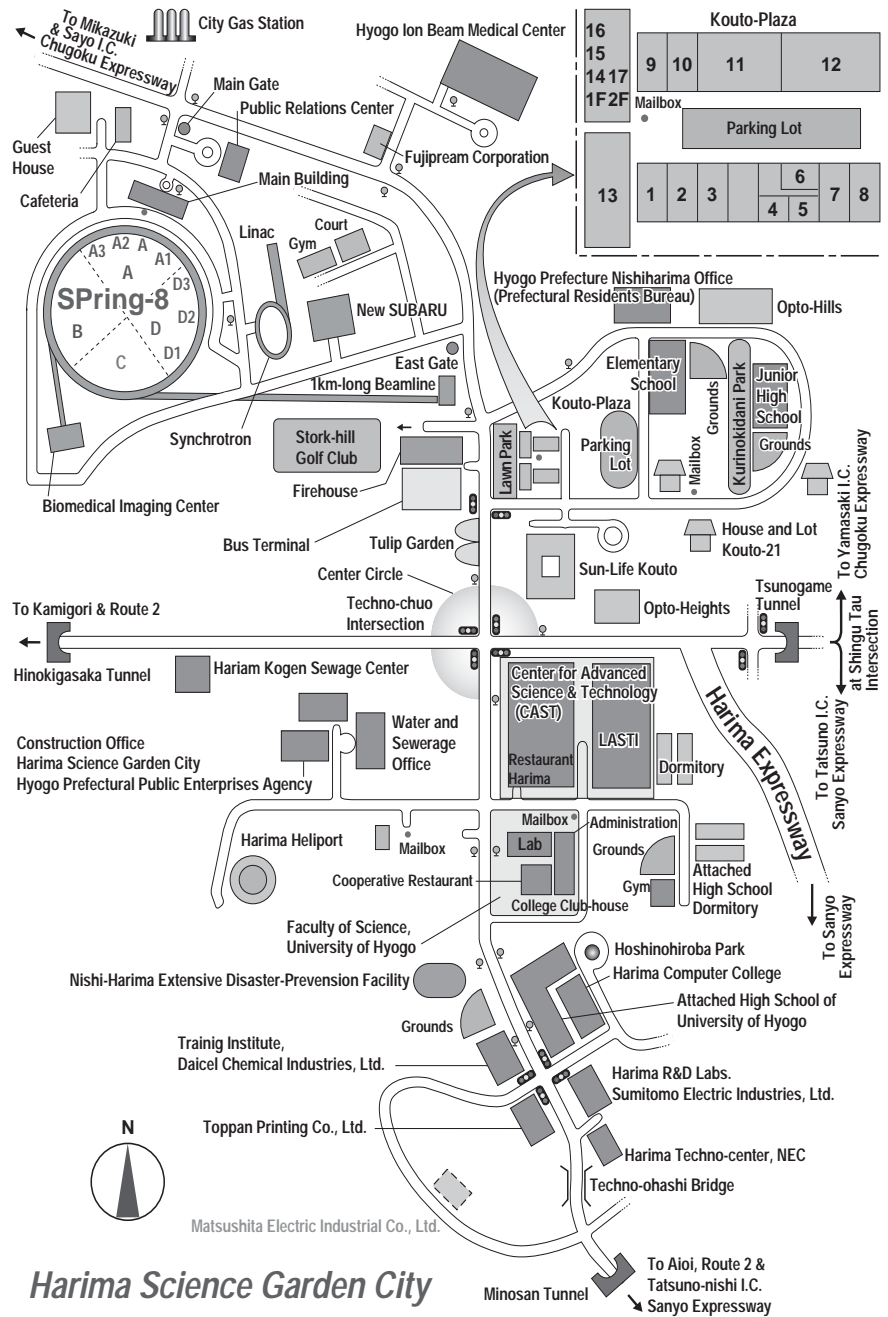

Harima Science Garden City Map

Kouto Plaza Guide

- 1 Prima Vera (coffee house, miscellaneous goods and flowers)
 - Hours / 10:00 - 18:00
 - Closed on Mondays
- 2 Kiraku-Techno Store (Japanese style restaurant)
 - Hours / 11:00 - 14:00, 17:30 - 20:00
 - Closed on Sundays and National holidays
- 3 Public House "Shunsai"
 - Hours / 11:30 - 13:30, 17:00 - 22:30
 - Closed on Sundays and holidays
- 4 Telephone Plaza - Techno Store (Electric appliances and Portable Telephones)
 - Hours / 10:00 - 18:00
 - Closed on Sundays and National holidays
- 5 Anzai OA Service (office applied products, expendable supplies, sale and repair service)
 - Hours / 10:00 - 17:00
 - Closed on Saturdays, Sundays and National holidays
- 6 Machine Cash Service Corner
 - Minato Bank
 - Himeji Credit Union
 - Banshu Credit Union
 - Hyogo Credit Union
 - Nishi-hyogo Credit Union
 - JA Hyogo-Nishi
 - Hours / 10:00 - 17:00
 - Closed on Sundays and National holidays
 - Deposit and transfer : closed on Saturdays, Sundays and National holidays (Only Minato Bank Opens)
- 7 Takamori Barbers and Beauty Parlor
 - Hours / 9:00 - 19:00
 - Closed on every Mondays, the 1st and the 3rd Tuesdays
- 8 Police Box
 - TEL : 0791-22-0110
- 9 Kouto Pharmacy
 - Hours / 10:00 - 18:00
 - Closed on Sundays and National holidays
- 10 Clean Shop - Kouto Store (a laundry)
 - Hours / 9:30 - 18:30
 - Closed on Sundays
- 11 Maruzen Kouto-Plaza Store (Books)
 - Hours / 10:30 - 19:00
 - Closed on during the New Year Holidays
- 12 Co-op Mini Technopolis (a supermarket)
 - Hours / 10:00 - 20:00
 - Closed on Tuesdays
- 13 Optopia (PR hall)
 - Hours / 10:00 - 17:00 (entrance / -16:20)
 - Closed during the New Year Holidays