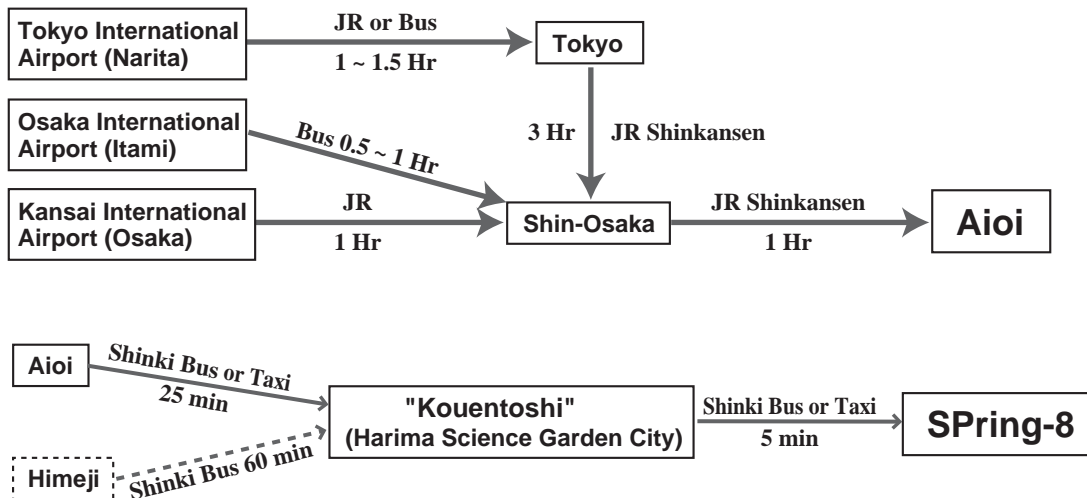

Access Guide to SPring-8

1. Access to SPring-8

2. Contact Points for Transportation

JR-West (West Japan Railway Company)

Himeji Station (Ticket Office)	0792-22-2715
Aioi Station (Ticket Office)	0791-22-1400