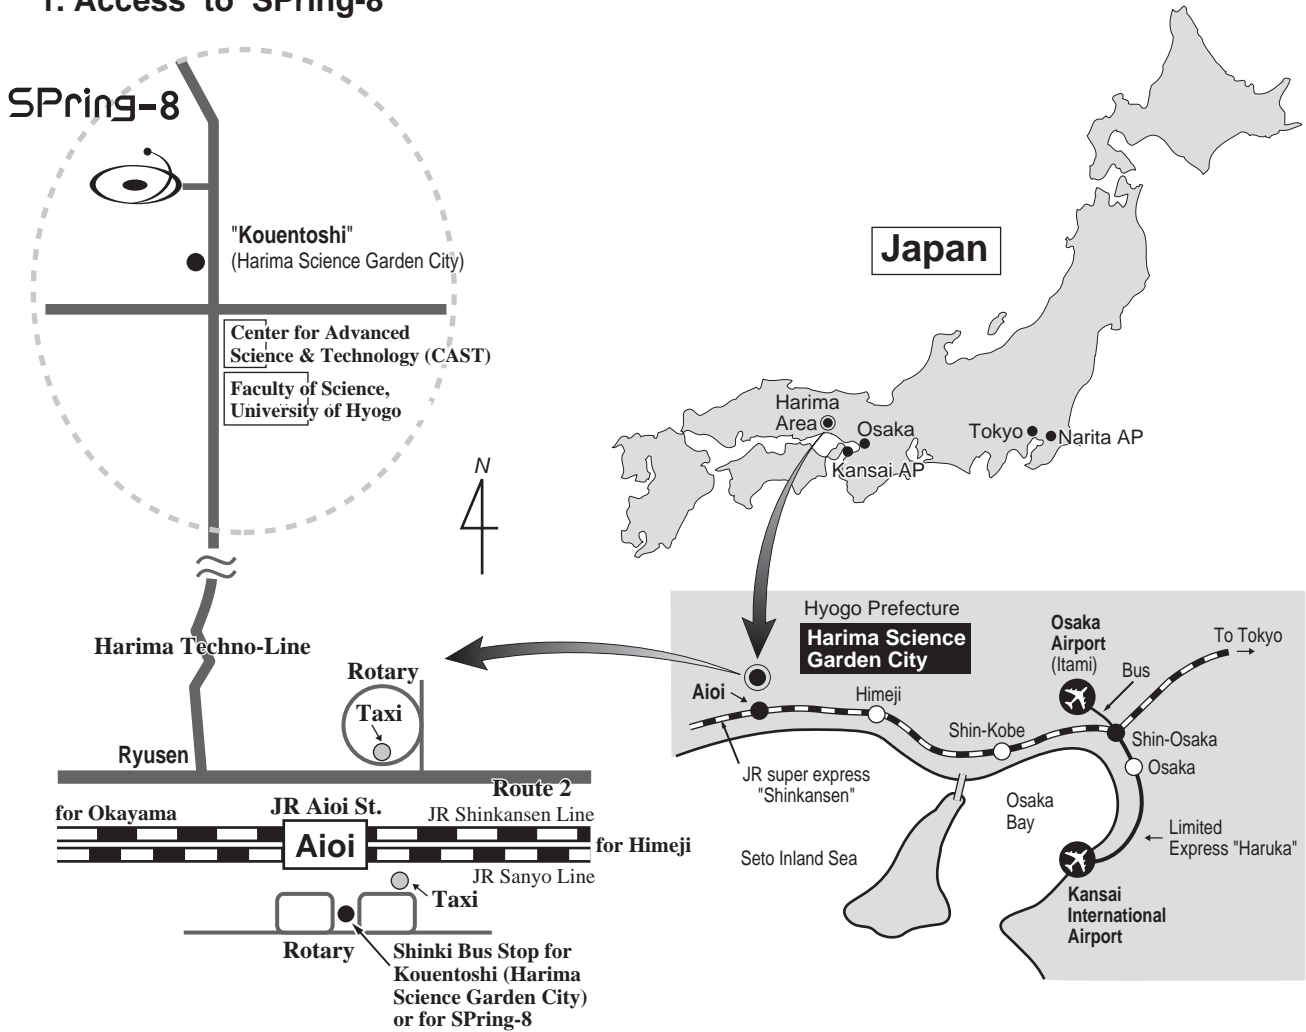

Access Guide to SPring-8

1. Access to SPring-8

2. Contact Points for Transportation

JR-West (West Japan Railway Company)

Himeji Station (Ticket Office)	0792-22-2715
Aioi Station (Ticket Office)	0791-22-1400