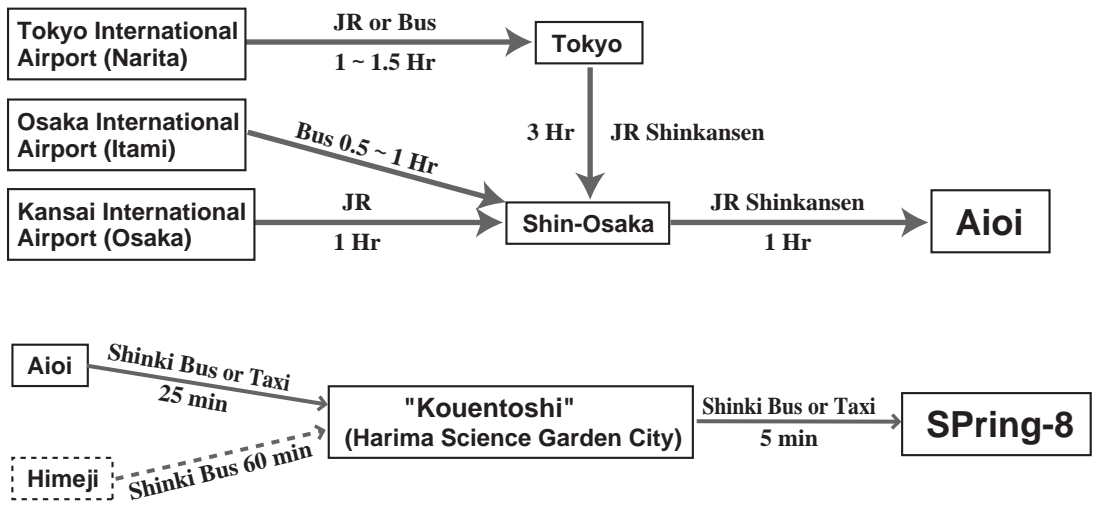

Access Guide to SPring-8

1. Access to SPring-8

2. Contact Points for Transportation

JR-West (West Japan Railway Company)

Himeji Station (Ticket Office)	0792-22-2715
Aioi Station (Ticket Office)	0791-22-1400