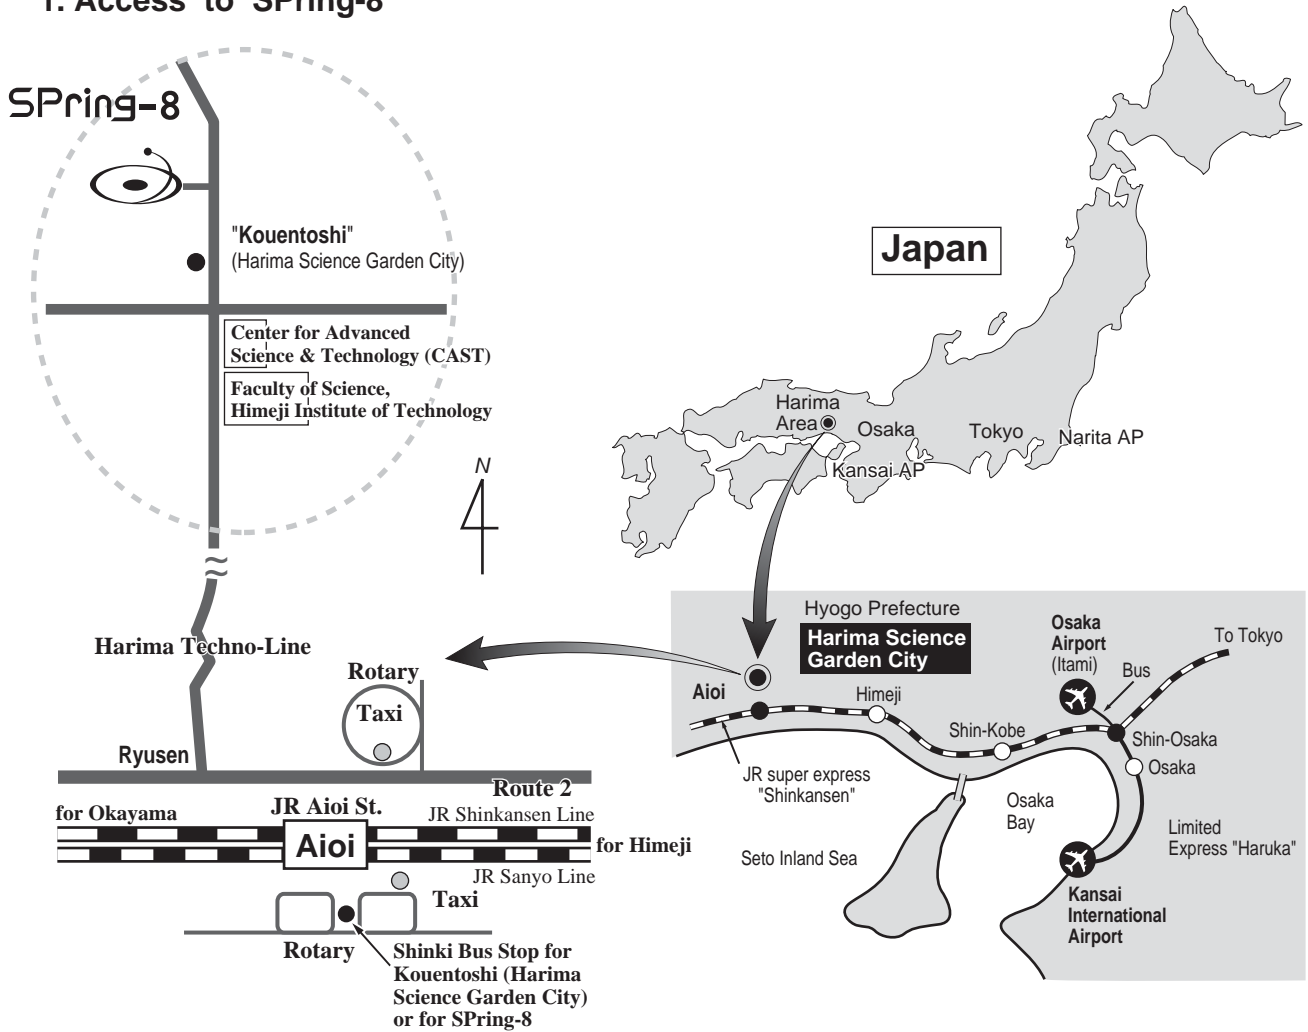

Access Guide to SPring-8

1. Access to SPring-8

2. Contact Points for Transportation

JR-West (West Japan Railway Company)

Himeji Station (Ticket Office)	0792-22-2715
Aioi Station (Ticket Office)	0791-22-1400

Stop at Shinagawa St.

こぶしの花

(新宮町)