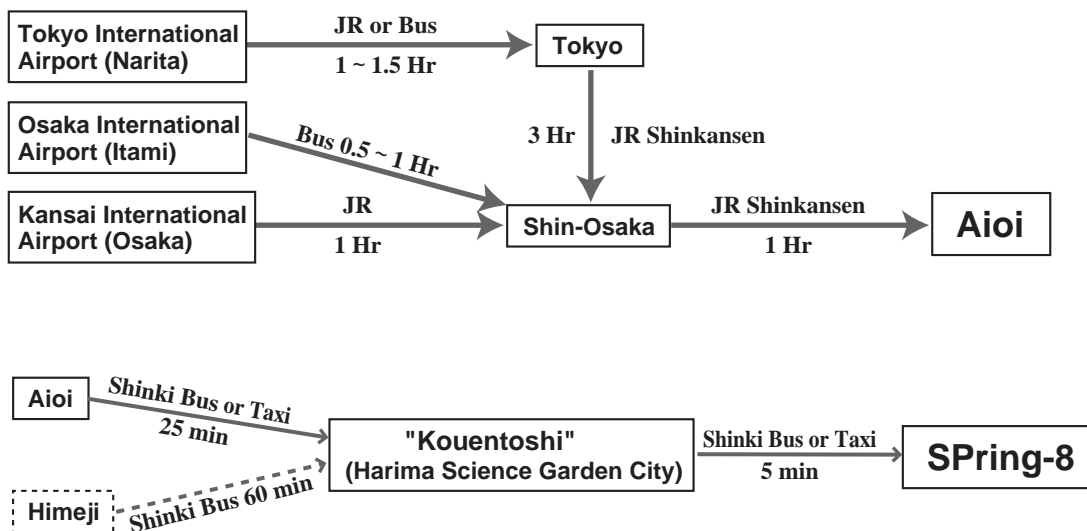

Access Guide to SPring-8

1. Access to SPring-8

2. Contact Points for Transportation

JR-West (West Japan Railway Company)

Himeji Station (Ticket Office)	0792-22-2715
Aioi Station (Ticket Office)	0791-22-1400