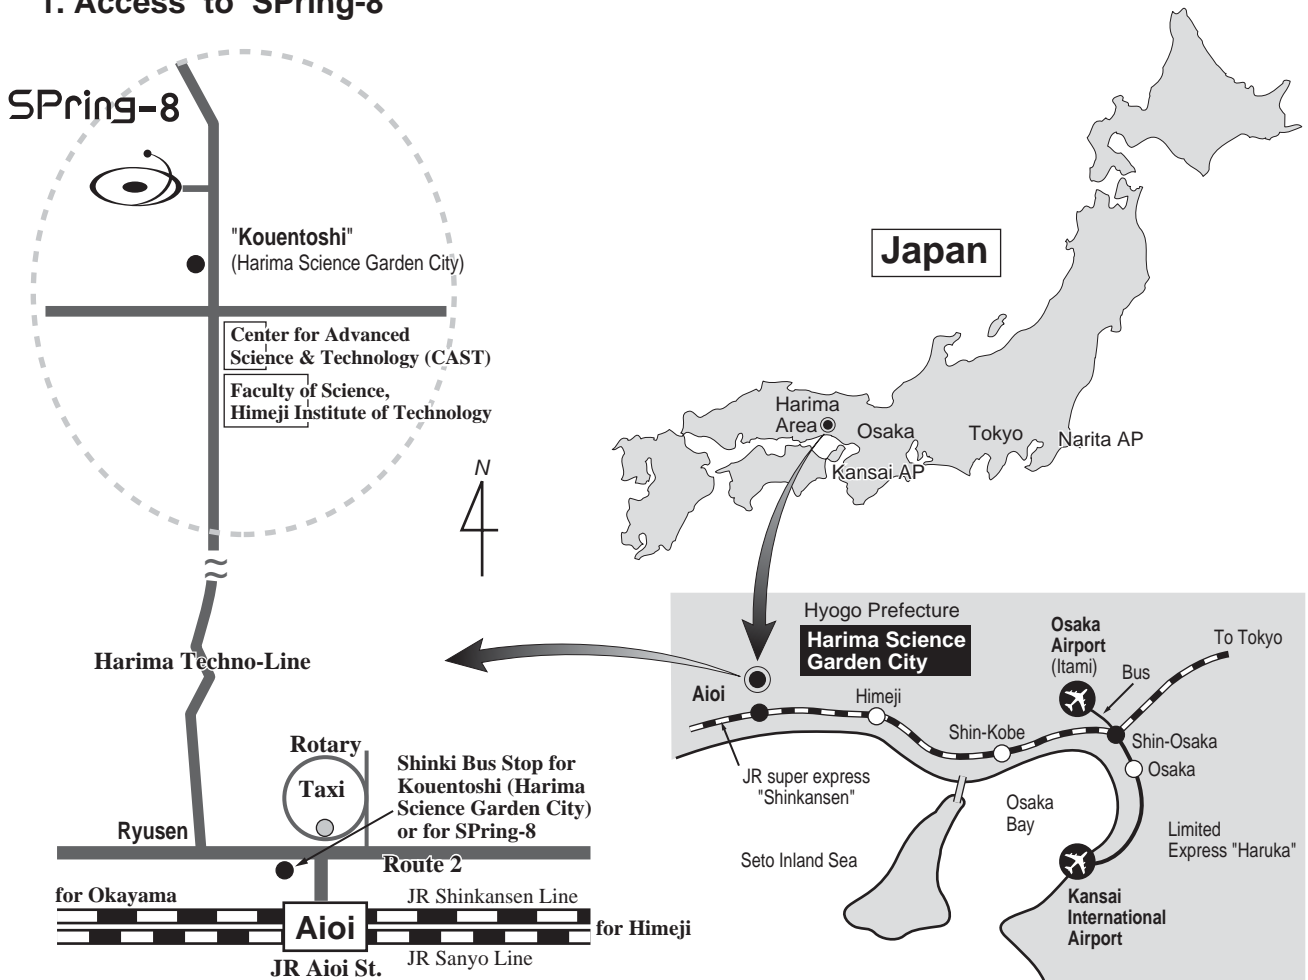

Access Guide to SPring-8

1. Access to SPring-8

2. Contact Points for Transportation

JR-West (West Japan Railway Company)

Himeji Station (Ticket Office)	0792-22-2715
Aioi Station (Ticket Office)	0791-22-1400

3. Fares

Limited Express (JR)

Narita International Airport (Tokyo) - Tokyo	¥2,940
Kansai International Airport (Osaka) - Shin-Osaka	¥2,980

Shinkansen (JR)

Tokyo - Himeji, Aioi (Hikari and Kodama)	¥15,210
Nagoya - Himeji (Hikari and Kodama)	¥8,380
Nagoya - Aioi (Hikari and Kodama)	¥8,700
Shin-Osaka - Aioi (Hikari and Kodama)	¥4,810

Stop at Shinagawa St.

Morning Mist

(in Ako city)