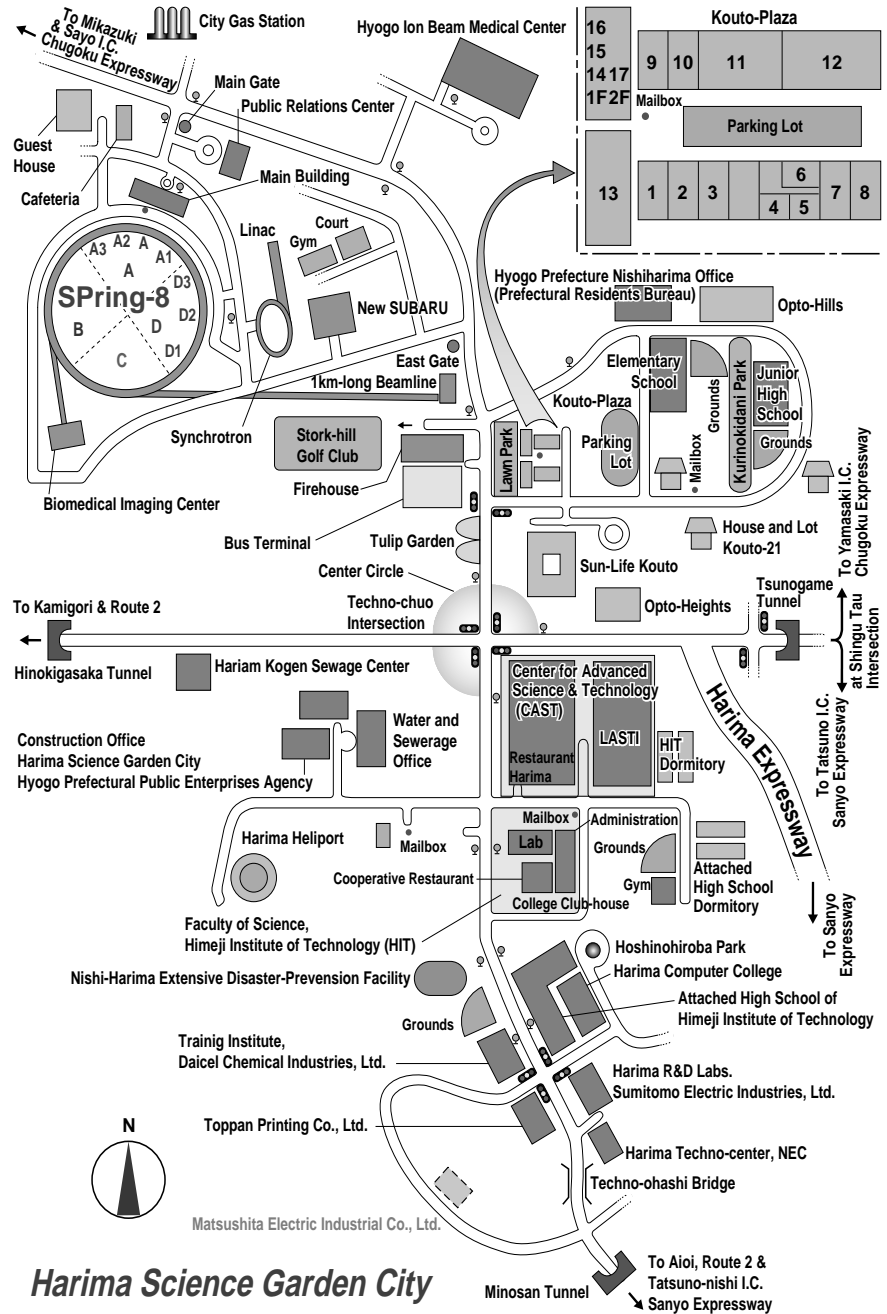

## Harima Science Garden City Map

### Harima Science Garden City

- 14 Pure Light (western style restaurant)
  - Hours / 11:30 - 17:00
  - Closed on Tuesdays (but open for reservation)
- 15 Nishi-harima Kouto-plaza Post Office
  - Exchange and insurance/ 9:00 - 16:00
  - Mailing/ 9:00 - 17:00
  - Machine cash service
  - Monday - Friday 9:00 - 17:30
  - Saturday 9:00 - 12:30
- 16 Kojyou Clinic (internal medicine, surgery, pediatrics, obstetrics and gynecology, rehabilitation)
  - Hours / 9:00 - 12:00, 14:00 - 17:00
  - Closed on Saturdays, Sundays and National holidays
- 17 Ogawa Dental Clinic
  - Hours / 9:00 - 12:00, 13:30 - 18:00
  - Saturdays / 9:00 - 12:00, 13:30 - 15:00
  - Closed on Wednesdays, Sundays and National holidays