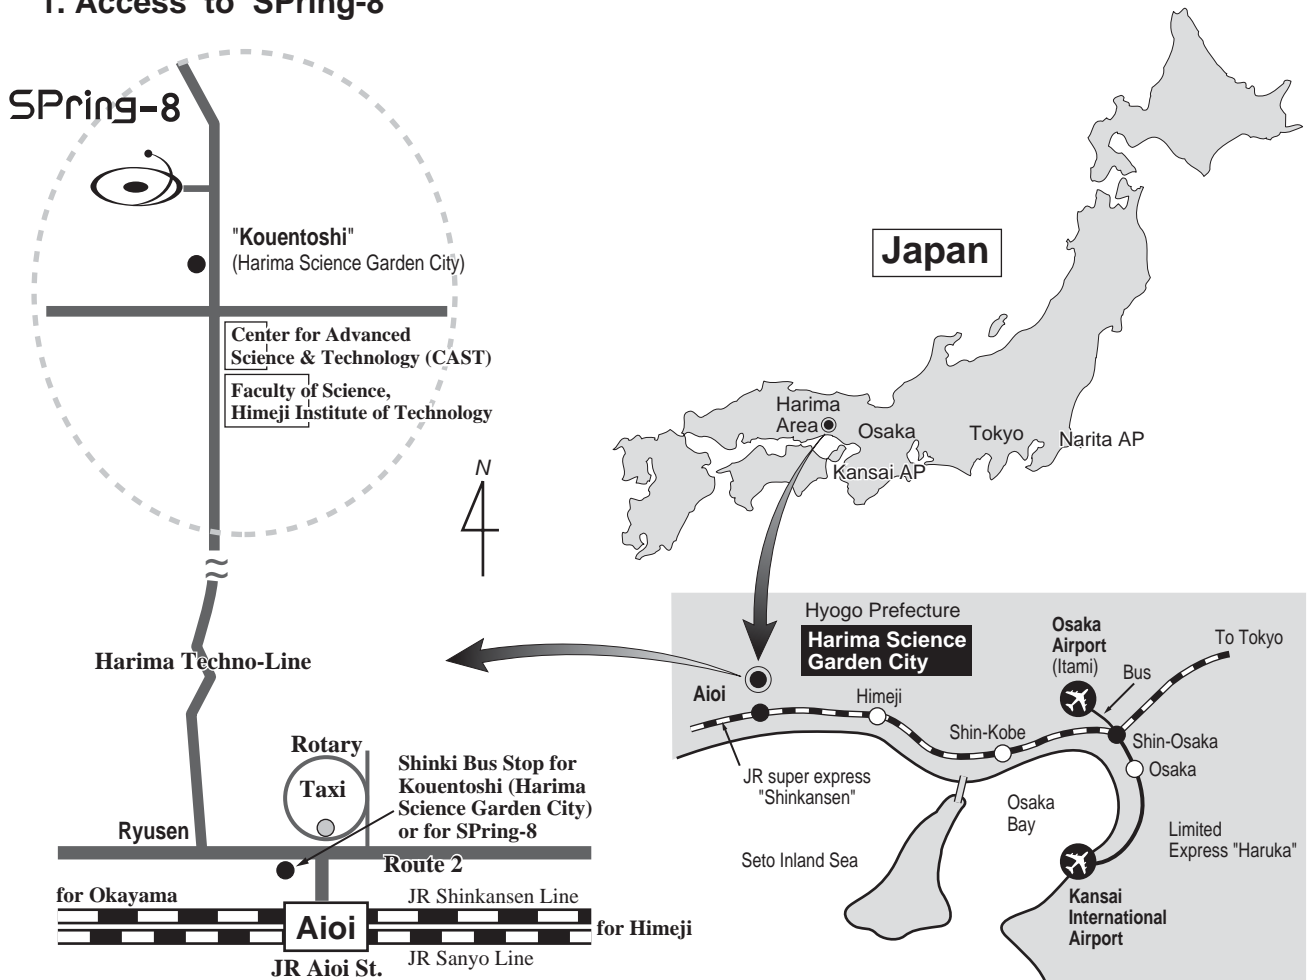

Access Guide to SPring-8

1. Access to SPring-8

2. Contact Points for Transportation

JR-West (West Japan Railway Company)

Himeji Station (Ticket Office)	0792-22-2715
Aioi Station (Ticket Office)	0791-22-1400