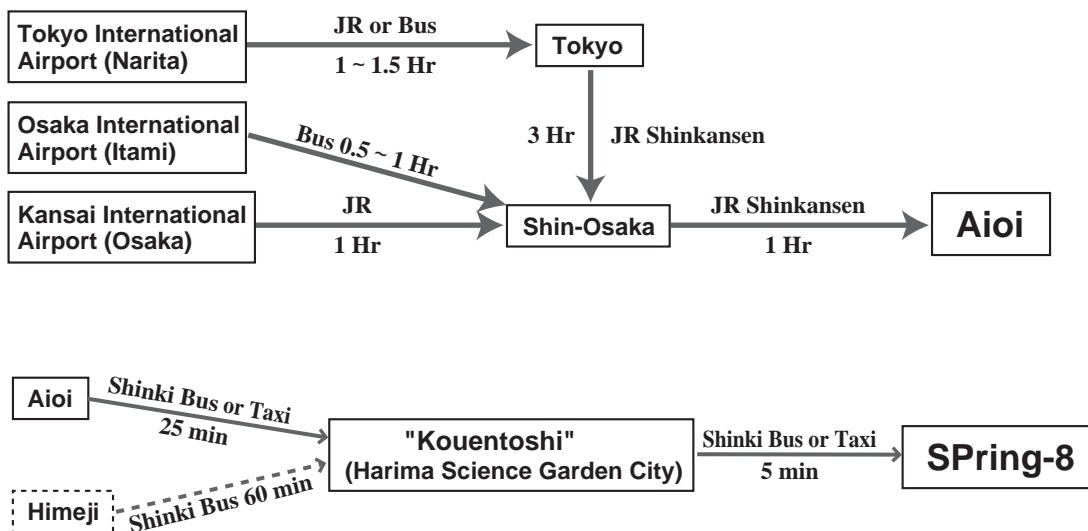

Access Guide to SPring-8

1. Access to SPring-8

2. Contact Points for Transportation

JR-West (West Japan Railway Company)

Himeji Station (Ticket Office)	0792-22-2715
Aioi Station (Ticket Office)	0791-22-1400