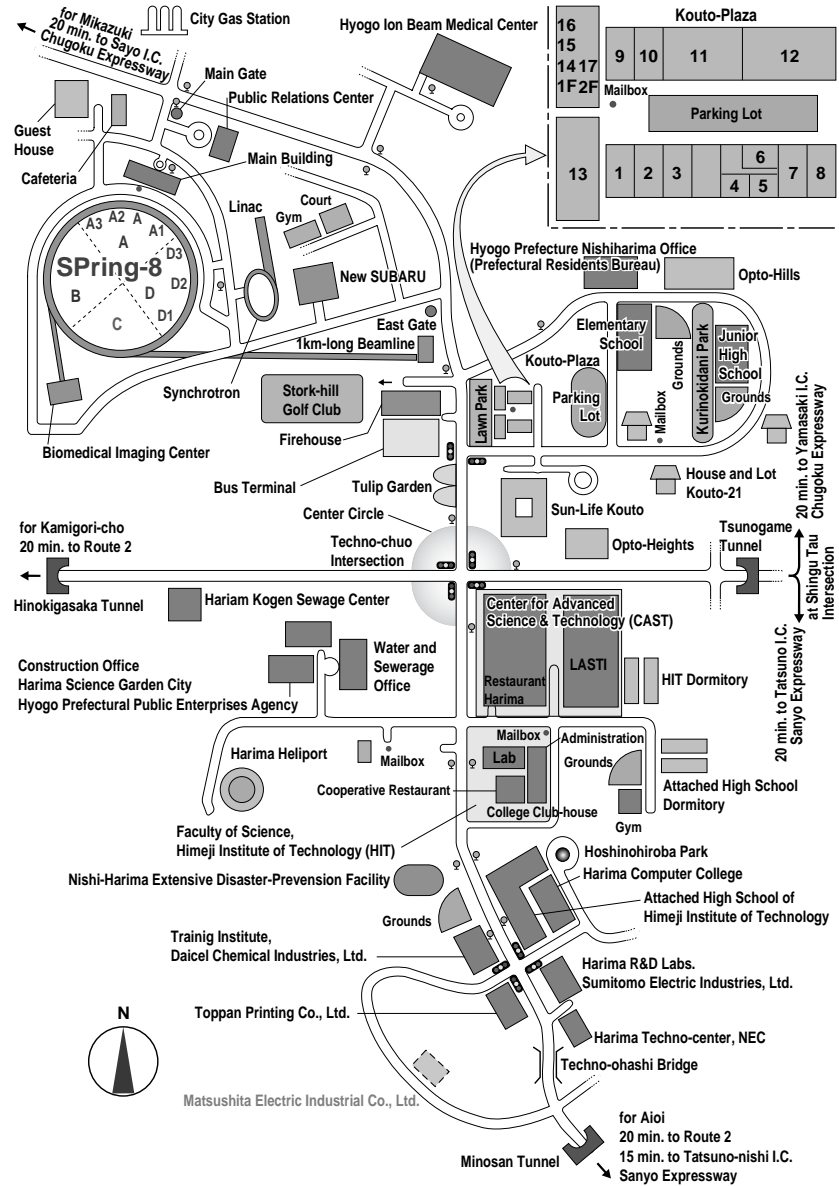

Harima Science Garden City Map

Kouto Plaza Guide

- 1 Prima Vera (coffee house, miscellaneous goods and flowers)
 - Hours / 9:00 ~ 18:30
 - (in winter time 10:00 ~ 18:00)
 - Closed on Mondays (Open, if Monday is a Holiday)
- 2 Kiraku-Techno Store (Japanese style restaurant)
 - Hours / 11:00 ~ 14:00, 17:00 ~ 20:00
 - Closed on Sundays and National holidays
- 3 Public House "Mansaku"
 - Hours / 11:00 ~ 14:00, 17:00 ~ 22:00
 - Closed on Sundays Only Saturday night Opens
- 4 Telephone Plaza - Techno Store (Electric appliances and Portable Telephones)
 - Hours / 10:00 ~ 18:00
 - Closed on Sundays and National holidays
- 5 Anzai OA Service (office applied products, expendable supplies, sale and repair service)
 - Hours / 10:00 ~ 17:00
 - Closed on Saturdays, Sundays and National holidays
- 6 Machine Cash Service Corner
 - Minato Bank
 - Himeji Credit Union
 - Banshu Credit Union
 - Hyogo Credit Union
 - Nishi-hyogo Credit Union
 - JA Hyogo-Nishi
 - Hours / 10:00 ~ 17:00
 - Closed on Sundays and National holidays
 - Deposit and transfer: closed on Saturdays, Sundays and National holidays
 - (Only Minato Bank Opens)
- 7 Takamori Barbers and Beauty Parlor
 - Hours / 9:00 ~ 19:00
 - Closed on every Mondays, the 1st and the 3rd Tuesdays
- 8 Police Box
 - TEL : 0791-22-0110
- 9 Kouto Pharmacy
 - Hours / 10:00 ~ 18:00
 - Closed on Sundays and National holidays
- 10 Clean Shop - Kouto Store (a laundry)
 - Hours / 9:30 ~ 18:30
 - Closed on Sundays
- 11 Maruzen Kouto-Plaza Store (Books, rental CDs and Videos)
 - Hours / 10:30 ~ 20:30
 - Closed on New Year Holidays
- 12 Co-op Mini Technopolis (a supermarket)
 - Hours / 10:00 ~ 20:00
 - Closed on Tuesdays
- 13 Optopia (PR hall)
 - Hours / 10:00 ~ 17:00 (entrance / ~16:20)
 - Closed during the New Year Holidays