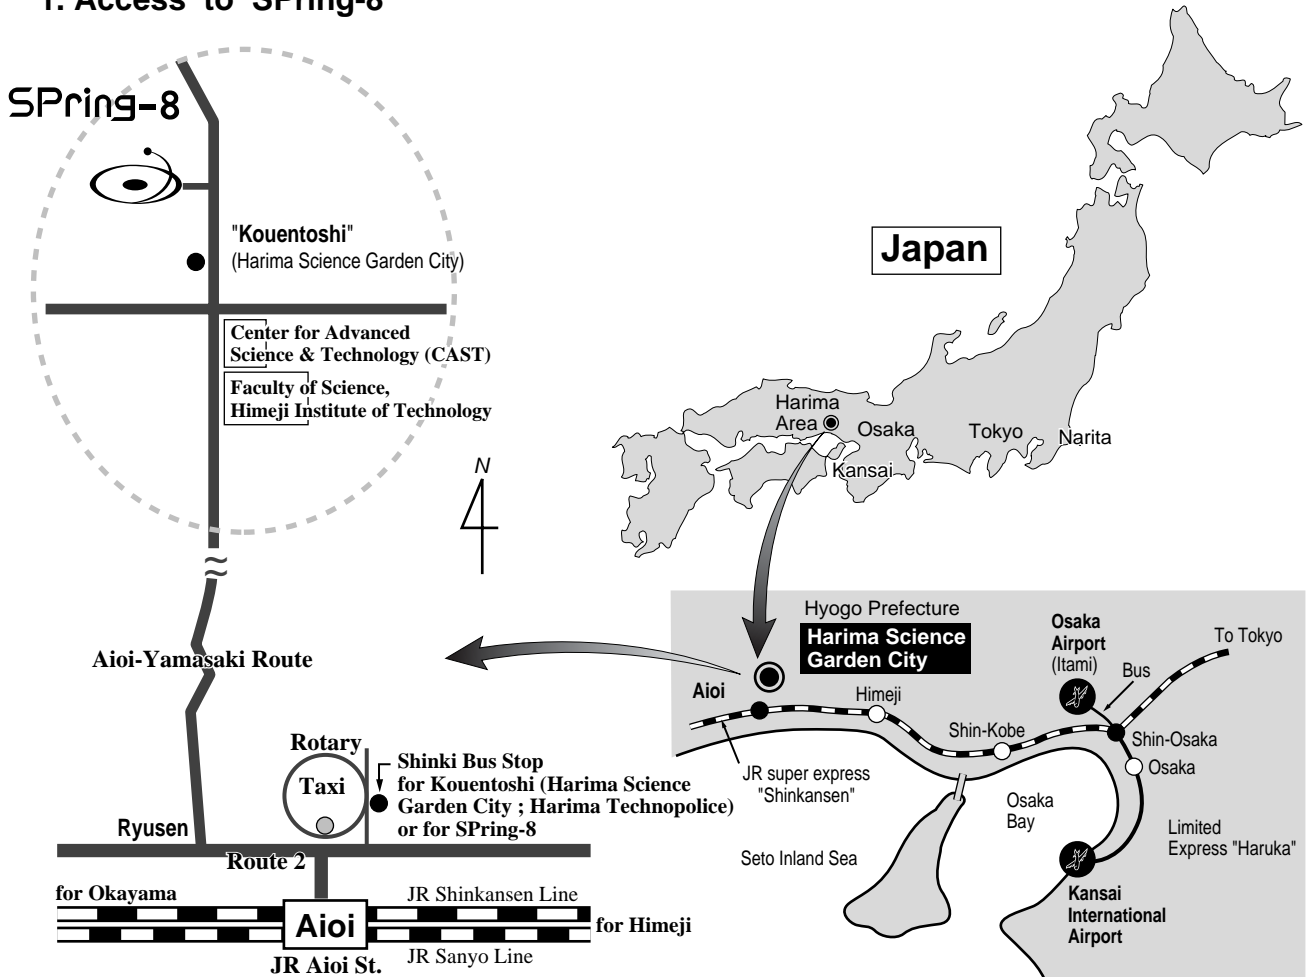

Access Guide to SPring-8

1. Access to SPring-8

2. Contact Points for Transportation

JR Western Japan (JR Nishi Nihon)

Himeji Station (Ticket Office) 0792-22-2715

Aioi Station (Ticket Office) 0791-22-1400

Shinki Bus