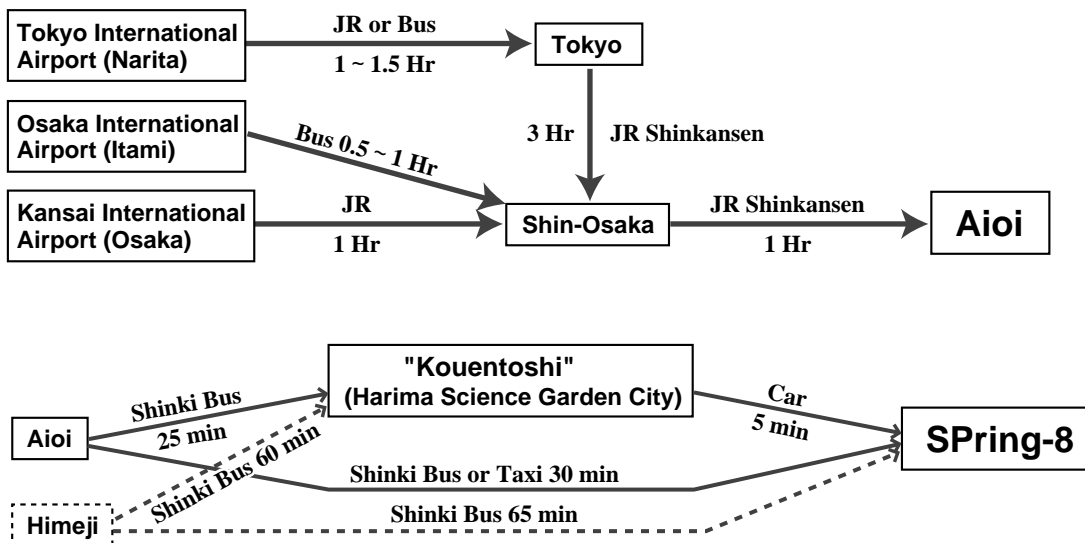

Access Guide to SPring-8

1. Access to SPring-8

2. Contact Points for Transportation

JR Western Japan (JR Nishi Nihon)

Himeji Station (Ticket Office) 0792-22-2715

Aioi Station (Ticket Office) 0791-22-1400

Shinki Bus