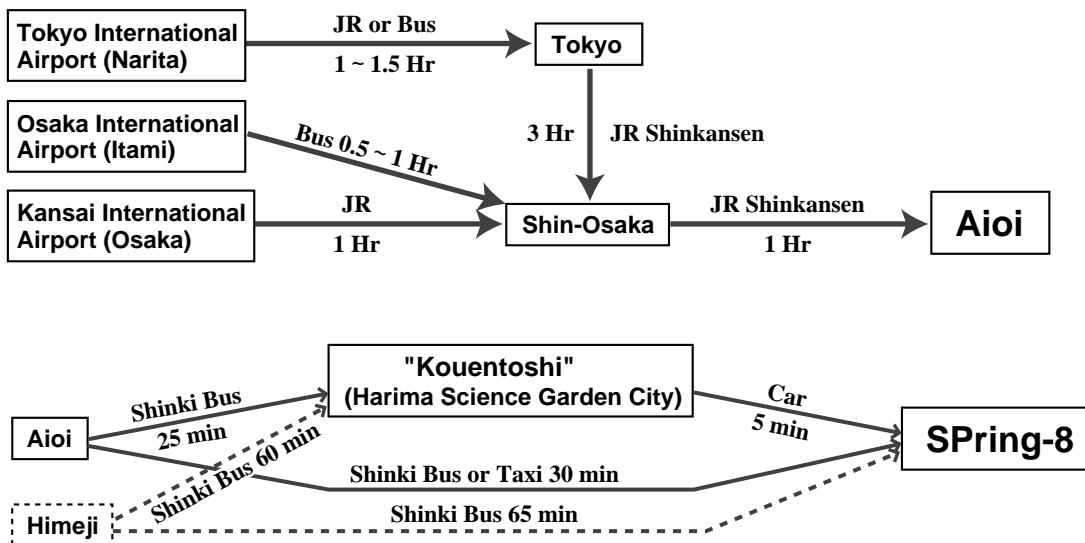

Access Guide to SPring-8

1. Access to SPring-8

2. Contact Points for Transportation

JR Western Japan (JR Nishi Nihon)

Himeji Station (Ticket Office) 0792-22-2715

Aioi Station (Ticket Office) 0791-22-1400

Shinki Bus