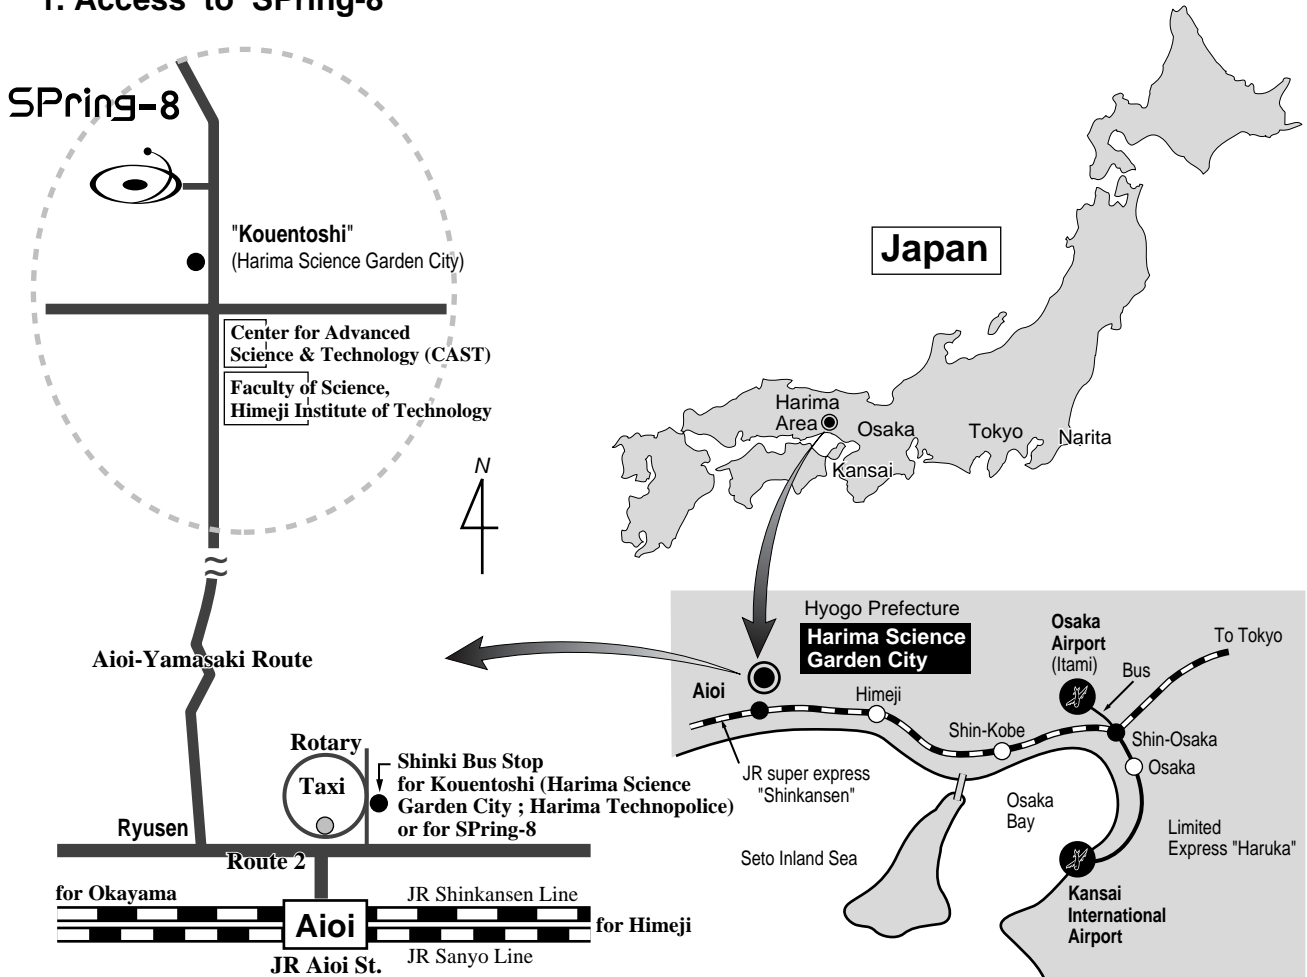

Access Guide to SPring-8

1. Access to SPring-8

2. Contact Points for Transportation

JR Western Japan (JR Nishi Nihon)

Himeji Station (Ticket Office) 0792-22-2715

Aioi Station (Ticket Office) 0791-22-1400

Shinki Bus