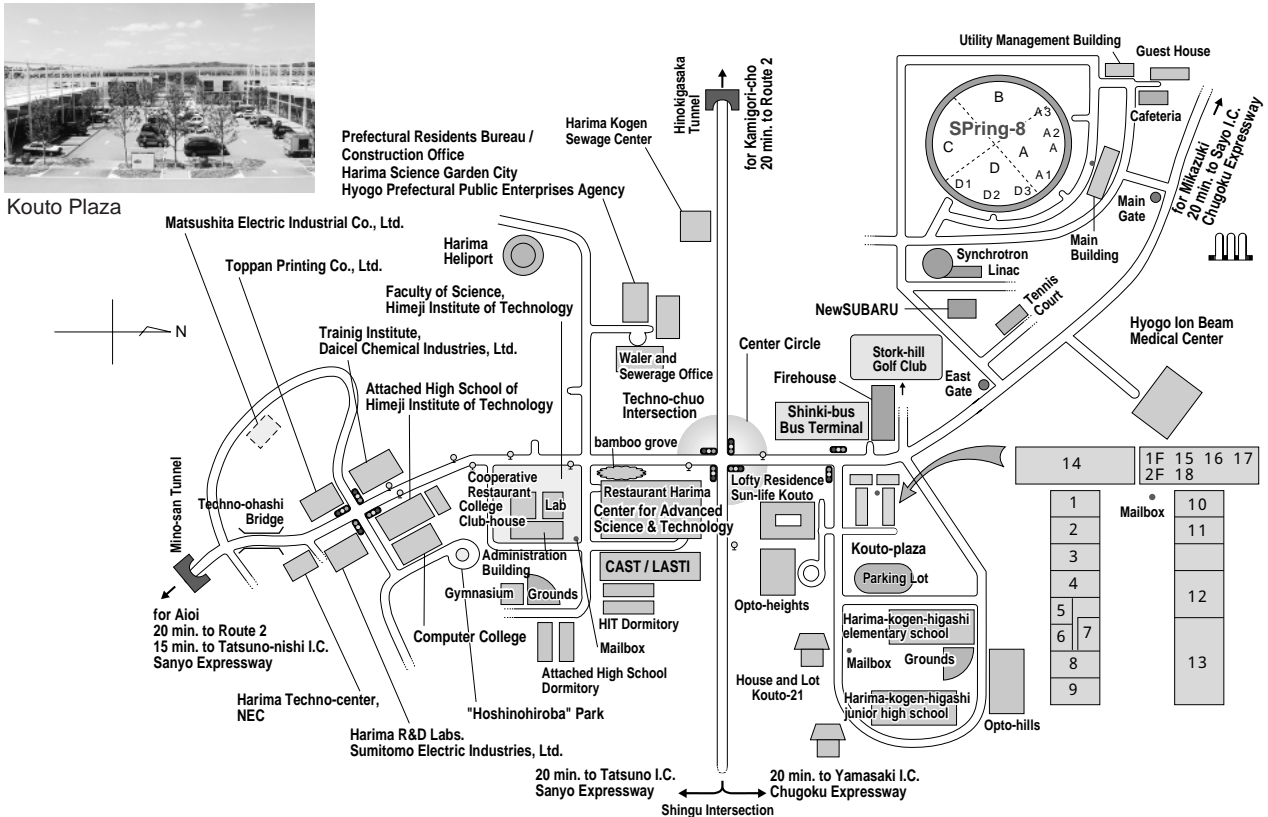

Harima Science Garden City Map

Kouto Plaza Guide

- 1 Prima Vera (coffee house, miscellaneous goods and flowers)
 - Hours / 9:00 ~ 18:30
 - (in winter time 10:00 ~ 18:00)
 - Closed on Mondays (Open, if Monday is a Holiday)
- 2 Kiraku-Techno Store (Japanese style restaurant)
 - Hours / 11:00 ~ 14:00, 17:30 ~ 20:00
 - Closed on Sundays and National holidays
- 3 Public House "Mansaku"
 - Hours / 17:00 ~ 22:00
 - Closed on Sundays
- 4 JA Techno-rapisu Store (Nishi-harima region special products and gardening articles)
 - Hours / 10:00 ~ 18:00
 - Closed on Thursdays
- 5 Telephone Plaza - Techno Store (Electric appliances and Portable Telephones)
 - Hours / 10:00 ~ 18:00
 - Closed on Sundays and National holidays
- 6 Anzai OA Service (office applied products, expendable supplies, sale and repair service)
 - Hours / 10:00 ~ 17:00
 - Closed on Saturdays, Sundays and National holidays

7 Machine Cash Service Corner

- Minato Bank
- Himeji Credit Union
- Banshu Credit Union
- Hyogo Credit Union
- Nishi-hyogo Credit Union
- JA Nishi-harima
- JA Iryuu
- JA Sayo-gun

8 Takamori Barbers and Beauty Parlor

17 Kojyou Clinic (internal medicine, surgery, pediatrics, obstetrics and gynecology, rehabilitation)

- Hours / 9:00 ~ 12:00, 14:00 ~ 17:00
- Closed on Saturdays, Sundays and National holidays

18 Ogawa Dental Clinic