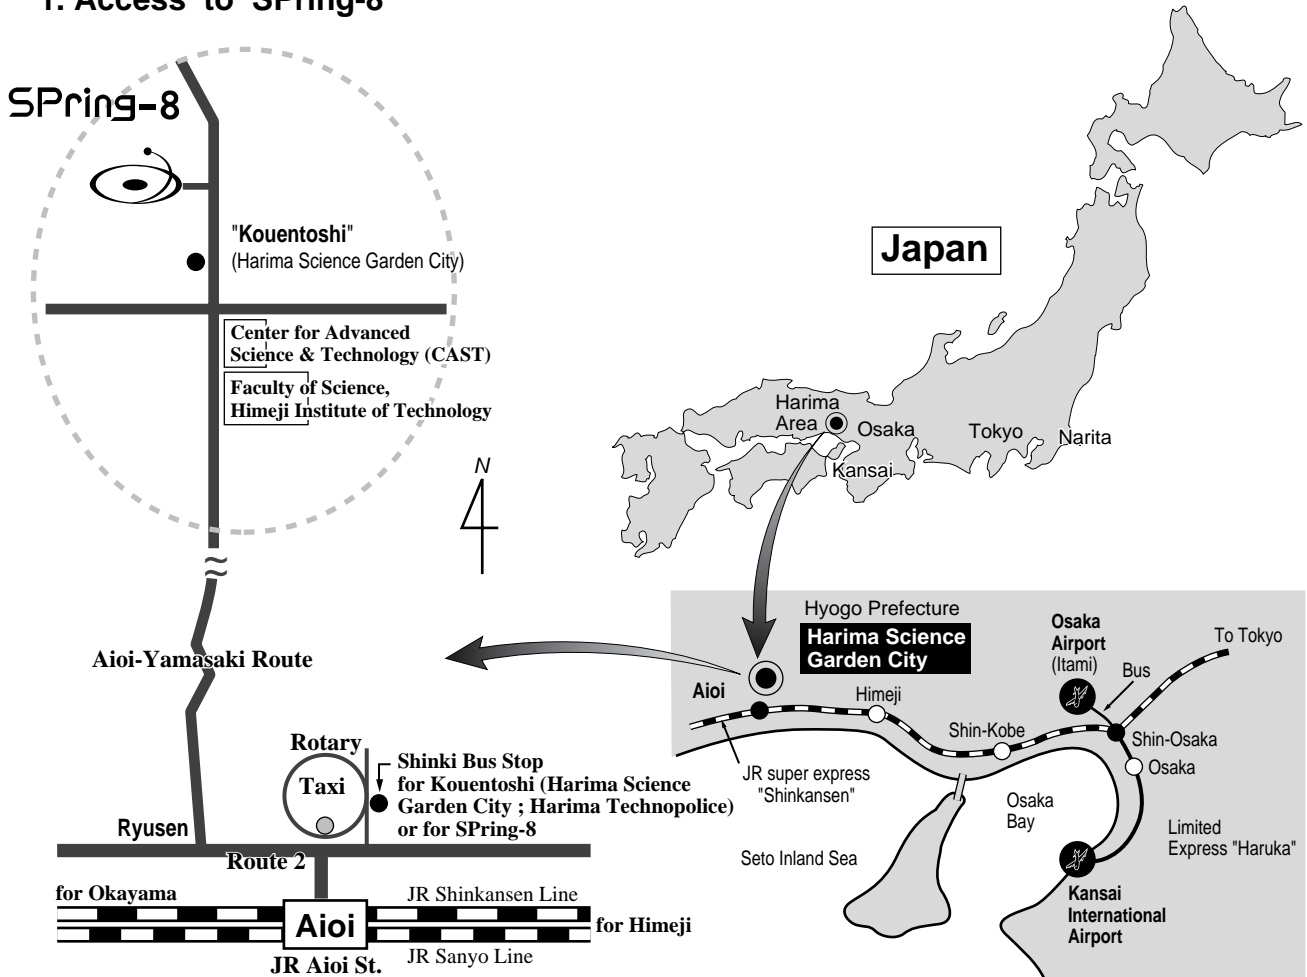

Access Guide to SPring-8

1. Access to SPring-8

2. Contact Points for Transportation

JR Western Japan (JR Nishi Nihon)			
Himeji Station	0792-22-2715	Ticket Office	0792-25-3461
Aioi Station	0791-22-1400	Ticket Office	0791-22-1402
Shinki Bus			
Himeji Office	0792-89-1188	Omnibus Information Office	0792-85-2990
Aioi Office	0791-22-5180	Aioi JR Station Office	0791-22-1038
Aioi Shinki Taxi (Aioi Station)	0791-22-5333		
Aioi Taxi (Aioi Station)	0791-22-4321		
Shingu Taxi (Harimashingu Station)	0791-75-0157		
Harima Taxi (Nishikurusu Station)	0791-78-0111		

3. Fares

Shinkansen	
Tokyo ~ Himeji, Aioi (Hikari and Kodama)	15,210 yen
Nagoya ~ Himeji (Hikari and Kodama)	8,380 yen
Nagoya ~ Aioi (Hikari and Kodama)	8,700 yen
Shin-Osaka ~ Aioi (Hikari and Kodama)	4,810 yen
Shinki Bus	
Himeji ~ SPring-8	1,140 yen
Aioi ~ SPring-8	710 yen
Aioi ~ Harima Science Garden City	660 yen
Taxi	
Aioi ~ SPring-8	About 5,500 yen