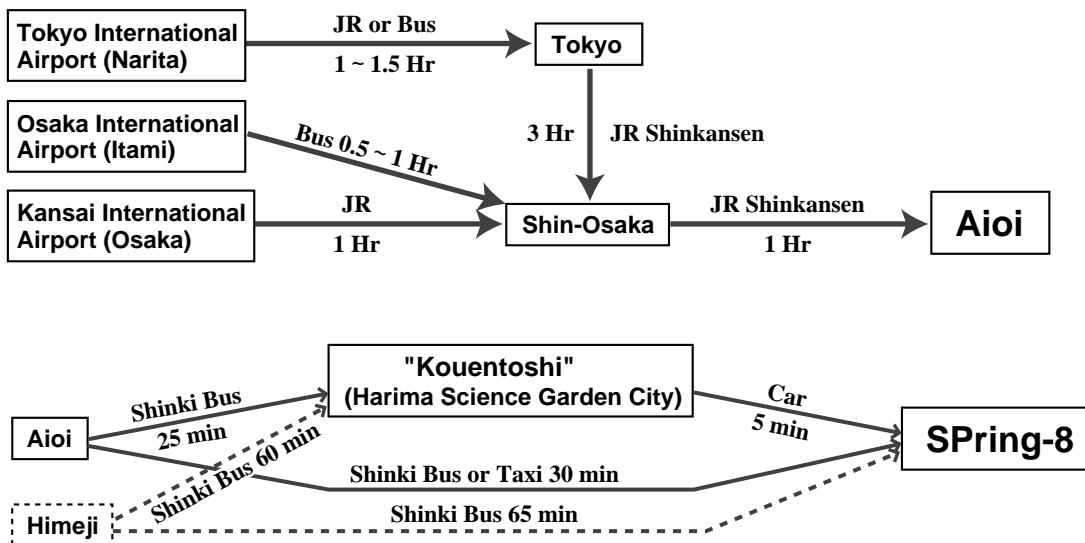

Access Guide to SPring-8

1. Access to SPring-8

2. Contact Points for Transportation

JR Western Japan (JR Nishi Nihon)			
Himeji Station	0792-22-2715	Ticket Office	0792-25-3461
Aioi Station	0791-22-1400	Ticket Office	0791-22-1402
Shinki Bus			
Himeji Office	0792-89-1188	Omnibus Information Office	0792-85-2990
Aioi Office	0791-22-5180	Aioi JR Station Office	0791-22-1038
Aioi Shinki Taxi (Aioi Station)	0791-22-5333		
Aioi Taxi (Aioi Station)	0791-22-4321		
Shingu Taxi (Harimashingu Station)	0791-75-0157		
Harima Taxi (Nishikurusu Station)	0791-78-0111		