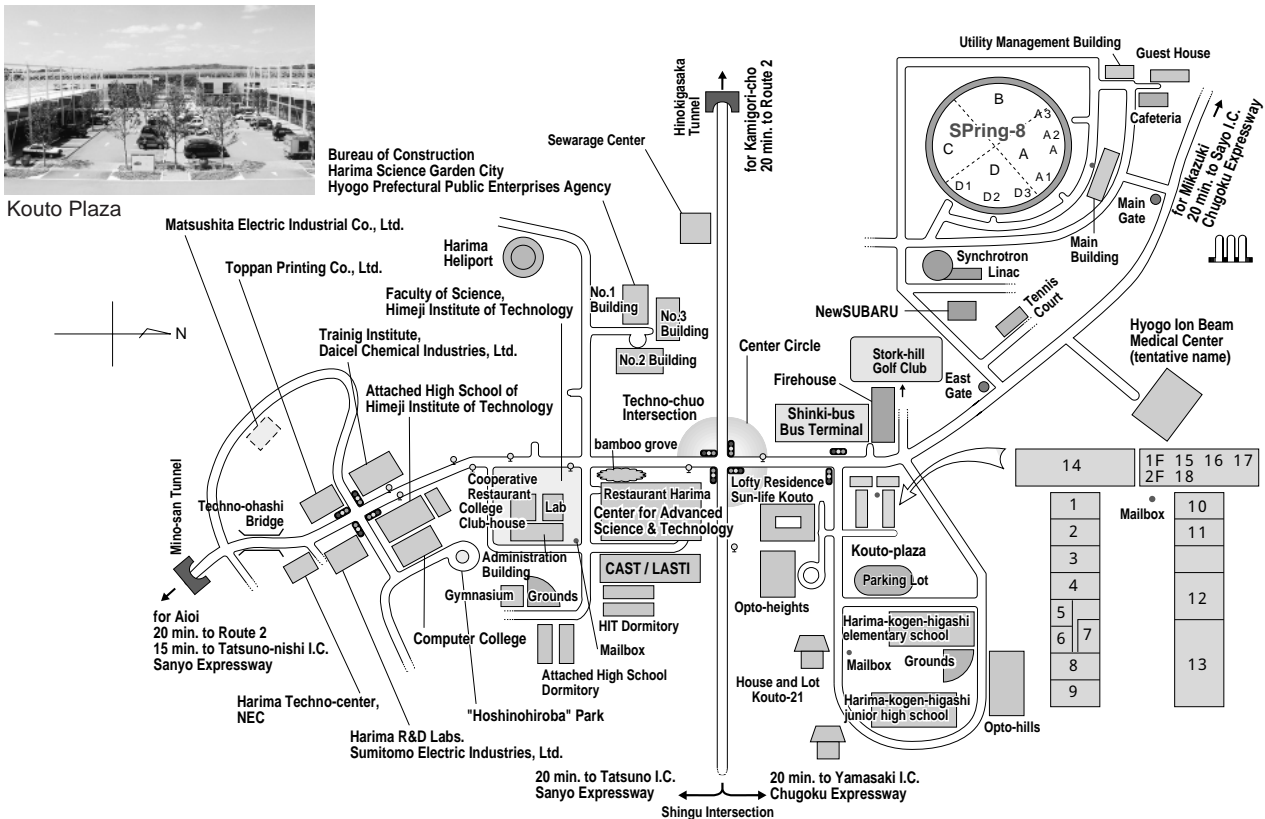

## Harima Science Garden City Map

### Kouto Plaza Guide

- 1 Prima Vera (coffee house, miscellaneous goods and flowers)
  - Hours / 9:00 ~ 18:30
  - (in winter time 10:00 ~ 18:00)
  - Closed on Mondays (Open, if Monday is a Holiday)
- 2 Kiraku-Techno Store (Japanese style restaurant)
  - Hours / 11:00 ~ 14:00, 17:30 ~ 20:00
  - Closed on Sundays and National holidays
- 3 Public House "Mansaku"
  - Hours / 17:00 ~ 22:00
  - Closed on Sundays
- 4 JA Techno-rapisu Store (Nishi-harima region special products and gardening articles)
  - Hours / 10:00 ~ 18:00
  - Closed on Thursdays
- 5 Telephone Plaza - Techno Store (Electric appliances and Portable Telephones)
  - Hours / 10:00 ~ 18:00
  - Closed on Sundays and National holidays
- 6 Anzai OA Service (office applied products, expendable supplies, sale and repair service)
  - Hours / 10:00 ~ 17:00
  - Closed on Saturdays, Sundays and National holidays

### 17 Kojyou Clinic (internal medicine, surgery, pediatrics, obstetrics and gynecology, rehabilitation)

- Hours / 9:00 ~ 12:00, 14:00 ~ 17:00
- Closed on Saturdays, Sundays and National holidays

### 18 Ogawa Dental Clinic

- Hours / 9:00 ~ 12:00, 13:30 ~ 18:00
- Saturdays / 9:00 ~ 12:00, 13:30 ~ 15:00
- Closed on Wednesdays, Sundays and National holidays