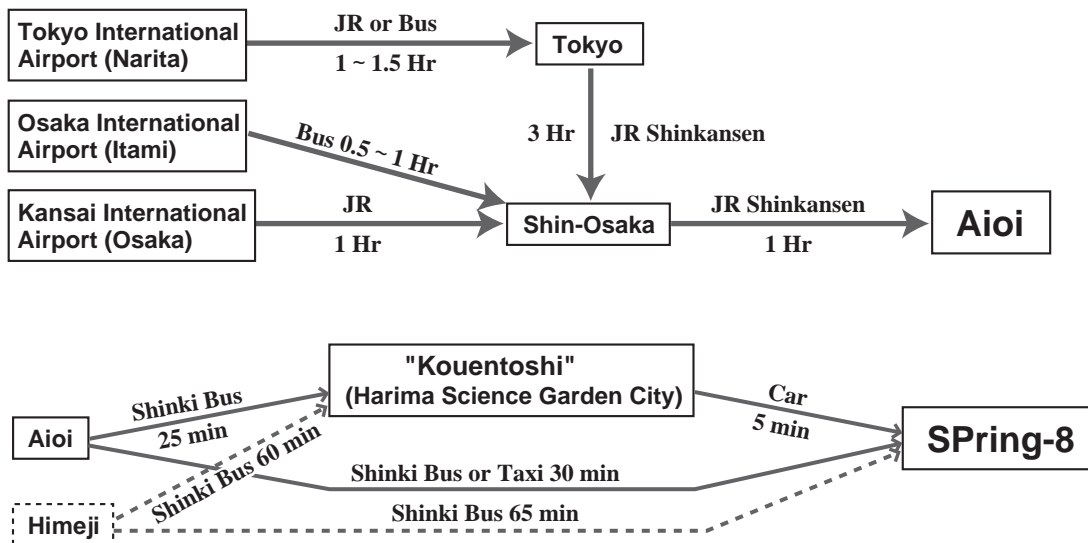

Access Guide to SPring-8

1. Access to SPring-8

2. Contact Points for Transportation

JR Western Japan (JR Nishi Nihon)			
Himeji Station	0792-22-2715	Ticket Office	0792-25-3461
Aioi Station	0791-22-1400	Ticket Office	0791-22-1402
Shinki Bus			
Himeji Office	0792-89-1188	Omnibus Information Office	0792-85-2990
Aioi Office	0791-22-5180	Aioi JR Station Office	0791-22-1038
Aioi Shinki Taxi (Aioi Station)	0791-22-5333		
Aioi Taxi (Aioi Station)	0791-22-4321		
Shingu Taxi (Harimashingu Station)	0791-75-0157		
Harima Taxi (Nishikurusu Station)	0791-78-0111		