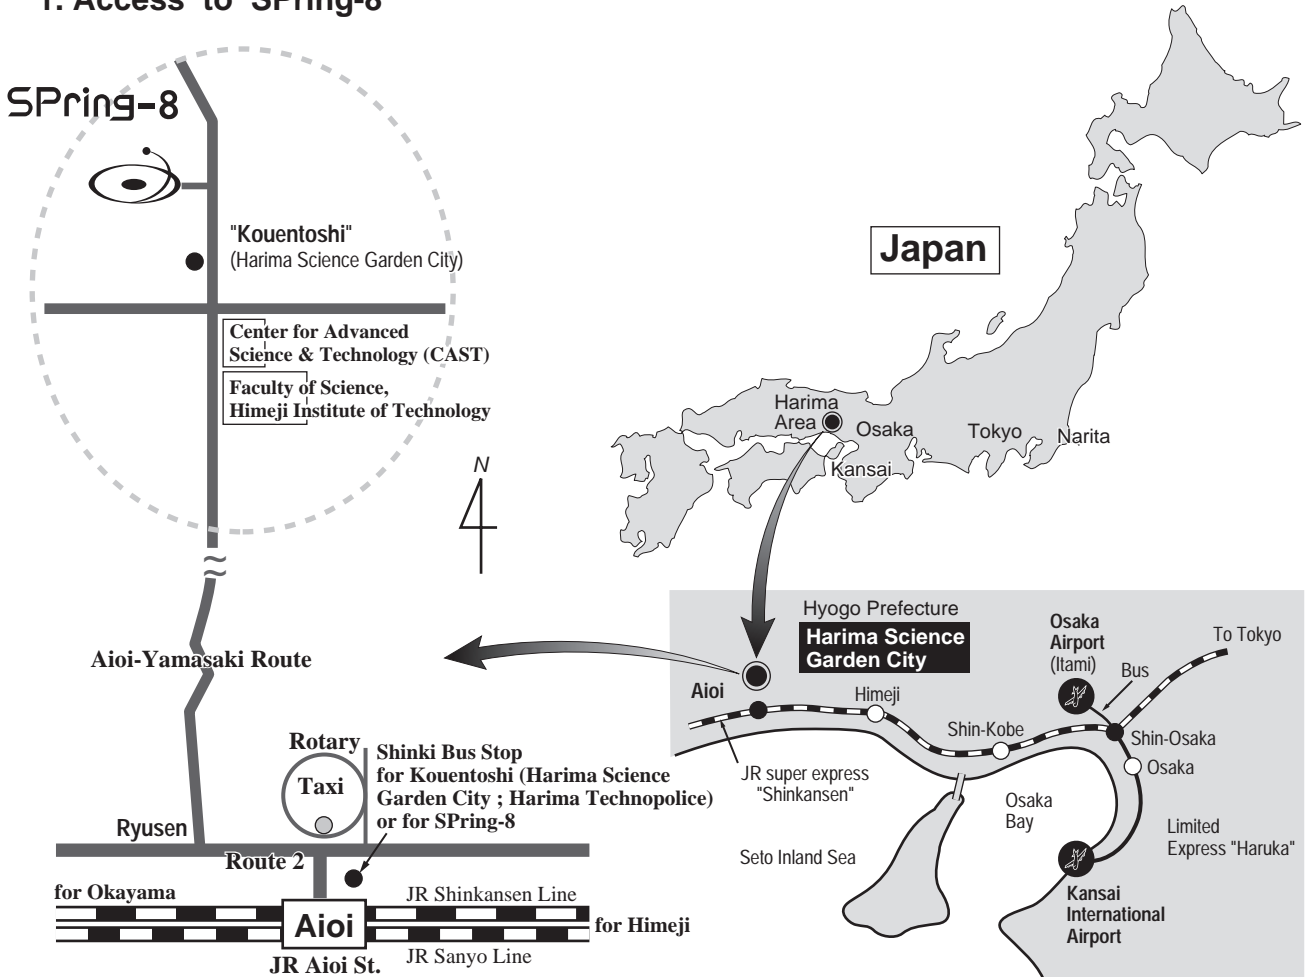

Access Guide to SPring-8

1. Access to SPring-8

2. Contact Points for Transportation

JR Western Japan (JR Nishi Nihon)			
Himeji Station	0792-22-2715	Ticket Office	0792-25-3461
Aioi Station	0791-22-1400	Ticket Office	0791-22-1402
Shinki Bus			
Himeji Office	0792-89-1188	Omnibus Information Office	0792-85-2990
Aioi Office	0791-22-5180	Aioi JR Station Office	0791-22-1038
Aioi Shinki Taxi (Aioi Station)	0791-22-5333		
Aioi Taxi (Aioi Station)	0791-22-4321		
Shingu Taxi (Harimashingu Station)	0791-75-0157		
Harima Taxi (Nishikurusu Station)	0791-78-0111		

3. Fares

Shinkansen	
Tokyo ~ Himeji, Aioi (Hikari and Kodama)	15,210 yen
Nagoya ~ Himeji (Hikari and Kodama)	8,380 yen
Nagoya ~ Aioi (Hikari and Kodama)	8,700 yen
Shin-Osaka ~ Aioi (Hikari and Kodama)	4,810 yen
Shinki Bus	
Himeji ~ SPring-8	1,140 yen
Aioi ~ SPring-8	710 yen
Aioi ~ Harima Science Garden City	660 yen
Taxi	
Aioi ~ SPring-8	About 5,500 yen