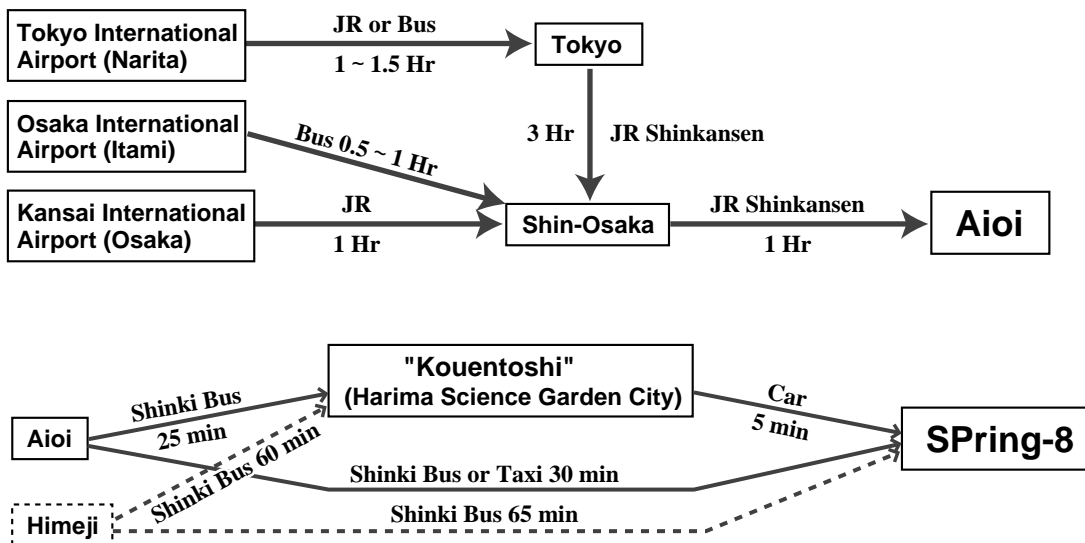

Access Guide to SPring-8

1. Access to SPring-8

2. Contact Points for Transportation

JR Western Japan (JR Nishi Nihon)			
Himeji Station	0792-22-2715	Ticket Office	0792-25-3461
Aioi Station	0791-22-1400	Ticket Office	0791-22-1402
Shinki Bus			
Himeji Office	0792-89-1188	Omnibus Information Office	0792-85-2990
Aioi Office	0791-22-5180	Aioi JR Station Office	0791-22-1038
Aioi Shinki Taxi (Aioi Station)	0791-22-5333		
Aioi Taxi (Aioi Station)	0791-22-4321		
Shingu Taxi (Harimashingu Station)	0791-75-0157		
Harima Taxi (Nishikurusu Station)	0791-78-0111		