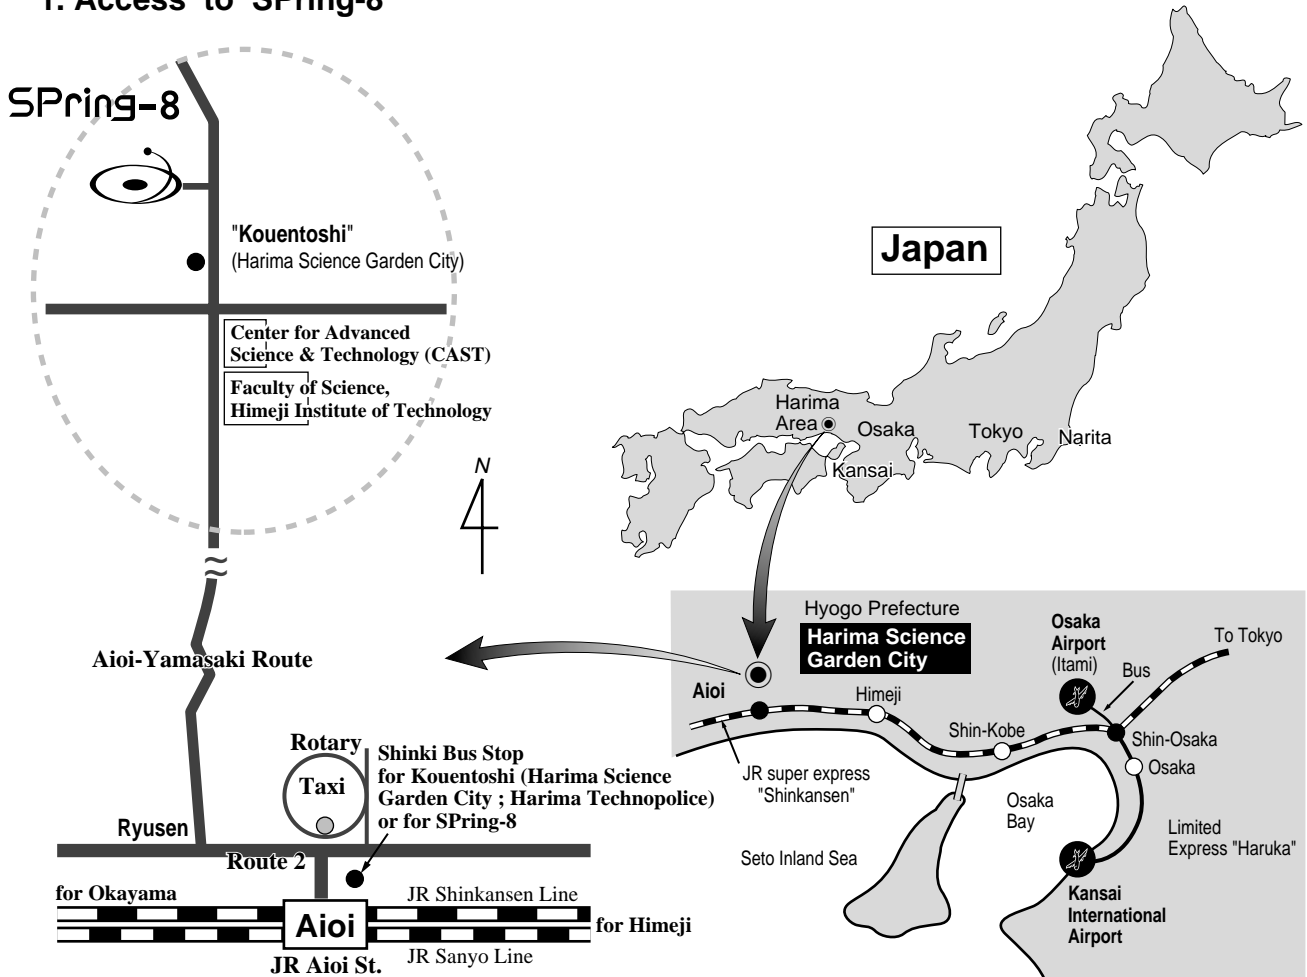

Access Guide to SPring-8

1. Access to SPring-8

2. Contact Points for Transportation

JR Western Japan (JR Nishi Nihon)			
Himeji Station	0792-22-2715	Ticket Office	0792-25-3461
Aioi Station	0791-22-1400	Ticket Office	0791-22-1402
Shinki Bus			
Himeji Office	0792-89-1188	Omnibus Information Office	0792-85-2990
Aioi Office	0791-22-5180	Aioi JR Station Office	0791-22-1038
Aioi Shinki Taxi (Aioi Station)	0791-22-5333		
Aioi Taxi (Aioi Station)	0791-22-4321		
Shingu Taxi (Harimashingu Station)	0791-75-0157		
Harima Taxi (Nishikurusu Station)	0791-78-0111		

3. Fares

Shinkansen	
Tokyo ~ Himeji, Aioi (Hikari and Kodama)	15,210 yen
Nagoya ~ Himeji (Hikari and Kodama)	8,380 yen
Nagoya ~ Aioi (Hikari and Kodama)	8,700 yen
Osaka ~ Aioi (Hikari and Kodama)	4,810 yen
Shinki Bus	
Himeji ~ SPring-8	1,140 yen
Aioi ~ SPring-8	710 yen
Aioi ~ Harima Science Garden City	660 yen
Taxi	
Aioi ~ SPring-8	About 5,500 yen