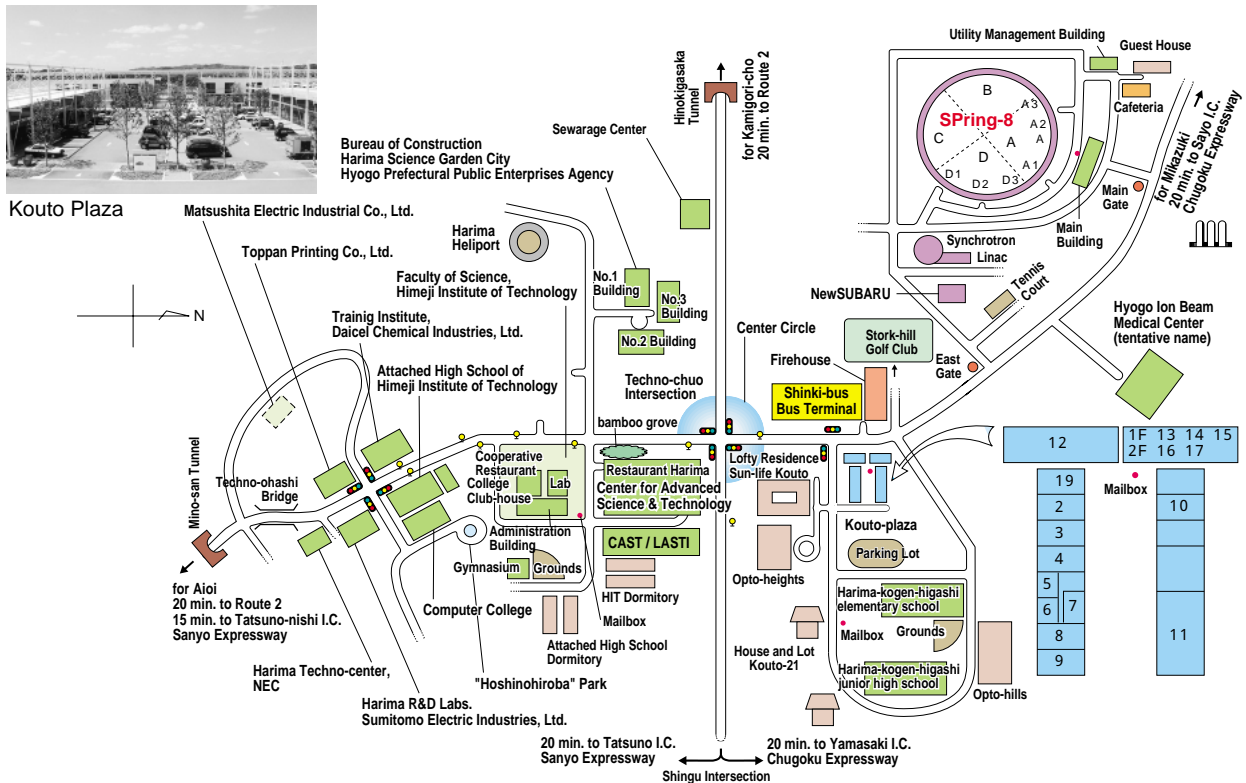

## Harima Science Garden City Map

### 16 Kojyou Clinic (internal medicine, surgery, pediatrics, obstetrics and gynecology, rehabilitation)

- Hours / 9:00 ~ 12:00, 14:00 ~ 17:00
- Closed on Saturdays, Sundays and National holidays

### 17 Ogawa Dental Clinic

- Hours / 9:00 ~ 12:00, 13:30 ~ 18:00
- Saturdays / 9:00 ~ 12:00, 13:30 ~ 15:00
- Closed on Wednesdays, Sundays and National holidays

### 18 Administrative Organ Service Corner (administrative affairs service, resident card, seal impression registration, etc.)

- Hours / 10:00 ~ 16:00
- Closed on Saturdays and Sundays