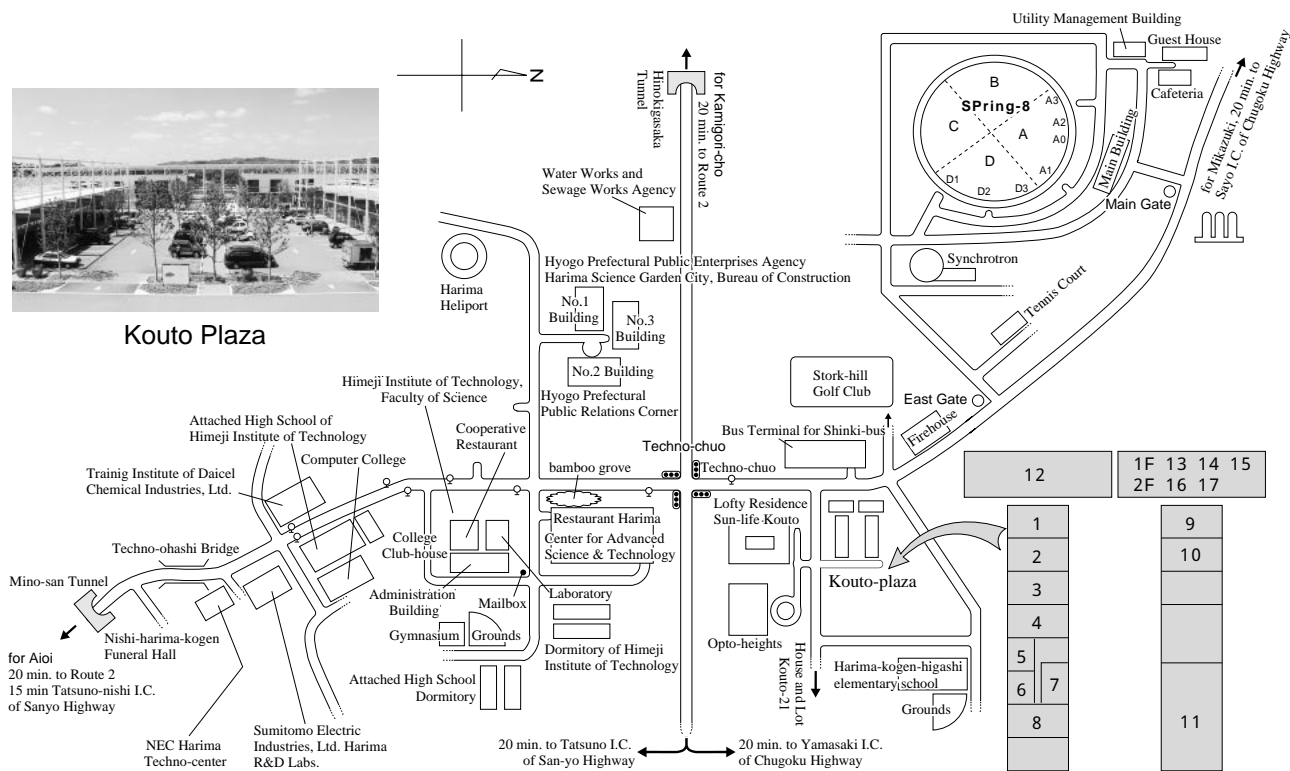

Harima Science Garden City Map

Kouto Plaza Guide

1. 1 Prima Vera (coffee house, miscellaneous goods and flowers)
   - Hours / 9:00 ~ 18:00
   - Closed on Mondays
2. 2 Kiraku-techno Store (Japanese style restaurant)
   - Hours / 11:00 ~ 14:00, 17:00 ~ 20:00
   - Closed on Sundays and National holidays
3. 3 Public House "Mansaku"
   - Hours / 16:00 ~ 22:00
   - Closed on Mondays
4. 4 JA Techno-rapisu Store (Nishi-harima region special products and gardening articles)
   - Hours / 9:00 ~ 17:00
   - Closed on Thursdays
5. 5 Electrical Appliances Techno-kouto-plaza Store
   - Hours / 11:00 ~ 19:00
   - Closed on Wednesday, 1st and 3rd Sundays
6. 6 Anzai OA Service (office applied products, expendable supplies, sale and repair service)
   - Hours / 10:00 ~ 17:00
   - Closed on Saturdays, Sundays and National holidays

7 Machine Cash Service Corner

- Sakura Bank
- Midori Bank
- Himeji Credit Union
- Banshu Credit Union
- Hyogo Credit Union
- Nishi-hyogo Credit Union
- JA Nishi-harima
- JA Iryuu
- JA Sayo-gun
- Hours / 10:00 ~ 17:00
- Closed on Sundays and National holidays
- Deposit and transfer: closed on Saturdays, Sundays and National holidays

8 Takamori Barbers and Beauty Parlor

- Hours / 9:00 ~ 20:00
- Closed on Mondays and the 3rd Tuesdays

9 Kouto Pharmacy

- Hours / 10:00 ~ 18:00
- Closed on Sundays and National holidays

10 Clean Shop Kouto (a laundry)

- Hours / 9:30 ~ 18:30
- Closed on Sundays

11 Co-op Mini Techno-polis (a supermarket)

- Hours / 10:00 ~ 20:00
- Closed on Tuesdays

12 Optopia (PR hall)

- Hours / 10:00 ~ 17:00 (entrance / ~16:30)
- Closed during the New Year Holidays

13 Pure Light (western style restaurant)

- Hours / 11:00 ~ 16:00
- Closed on Tuesdays (but open for reservation)

14 Nishi-harima Kouto-plaza Post Office

- Exchange and insurance/ 9:00 ~ 16:00
- Mailing/ 9:00 ~ 17:00
- Machine cash service
- Monday ~ Friday 9:00 ~ 17:30
- Saturday 9:00 ~ 12:30

- Hours / 9:00 ~ 12:00, 14:00 ~ 17:00
- Closed on Saturdays, Sundays and National holidays

16 Ogawa Dental Clinic

- Hours / 9:00 ~ 12:00, 13:30 ~ 18:00
- Saturdays / 9:00 ~ 12:00, 13:30 ~ 15:00
- Closed on Wednesdays, Fridays, Sundays and National holidays

17 Administrative Organ Service Corner (administrative affairs service, resident card, seal impression registration, etc.)

- Hours / 10:00 ~ 16:00
- Closed on Saturdays and Sundays